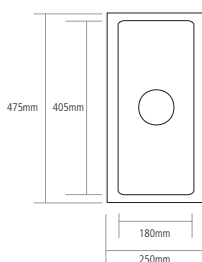

ACCESSORY OPTIONS

Universal wooden
chopping board
CBB3040

Basket strainer waste
decorative cover
CWC2

DIMENSIONS

Bowl depth 166mm
Overall sink depth 191mm
Min. base unit 500mm
Cut out size 440 x 440mm

Note: All sink dimensions may vary by plus-or-minus 2%

BASKET STRAINER WASTE OPTIONS

BSW/AB

90mm basket strainer waste with square & round overflow

BSW/GD

90mm basket strainer waste with square & round overflow

BSW/CO

90mm basket strainer waste with square & round overflow

BSW/BC

90mm basket strainer waste with square & round overflow

BSW/GM

90mm basket strainer waste with square & round overflow

BSW/BS2

90mm basket strainer waste

BSW/CH4

90mm basket strainer waste