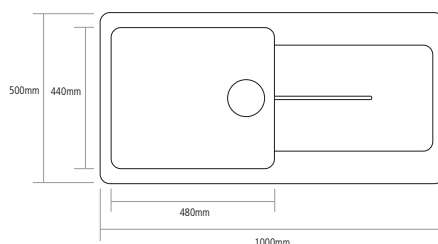

FEATURES

- Reversible
- 2 Semi-punched tap holes
- 90mm waste outlet for a basket strainer waste
- Suitable for a waste disposer
- Chrome waste, overflow and plumbing kit included

ACCESSORY OPTIONS

Glass chopping board
CGCB2

Basket strainer waste
decorative cover
CWC2

DIMENSIONS

Bowl depth 200mm
Min. base unit 600mm
Cut-out size 980 x 480mm