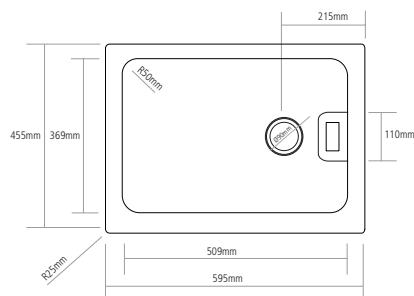

- Reversible
 - No tap facility
 - 90mm waste outlets for a basket strainer wastes
 - Overflow included
- Wastes to be ordered separately

PLUMBING OPTION

- Stainless steel waste BSW/OF/SS3
- Plumbing kit CPK100

ACCESSORY OPTIONS

Roweca anthracite
chopping board
VACB

Universal wooden
chopping board
CBB3040

Basket strainer waste
decorative cover
CWC2

←→ DIMENSIONS

Bowl depth 225mm
Overall sink depth 250mm
Min. base unit 600mm
Sink tapers from top to bottom
by approx. 9mm